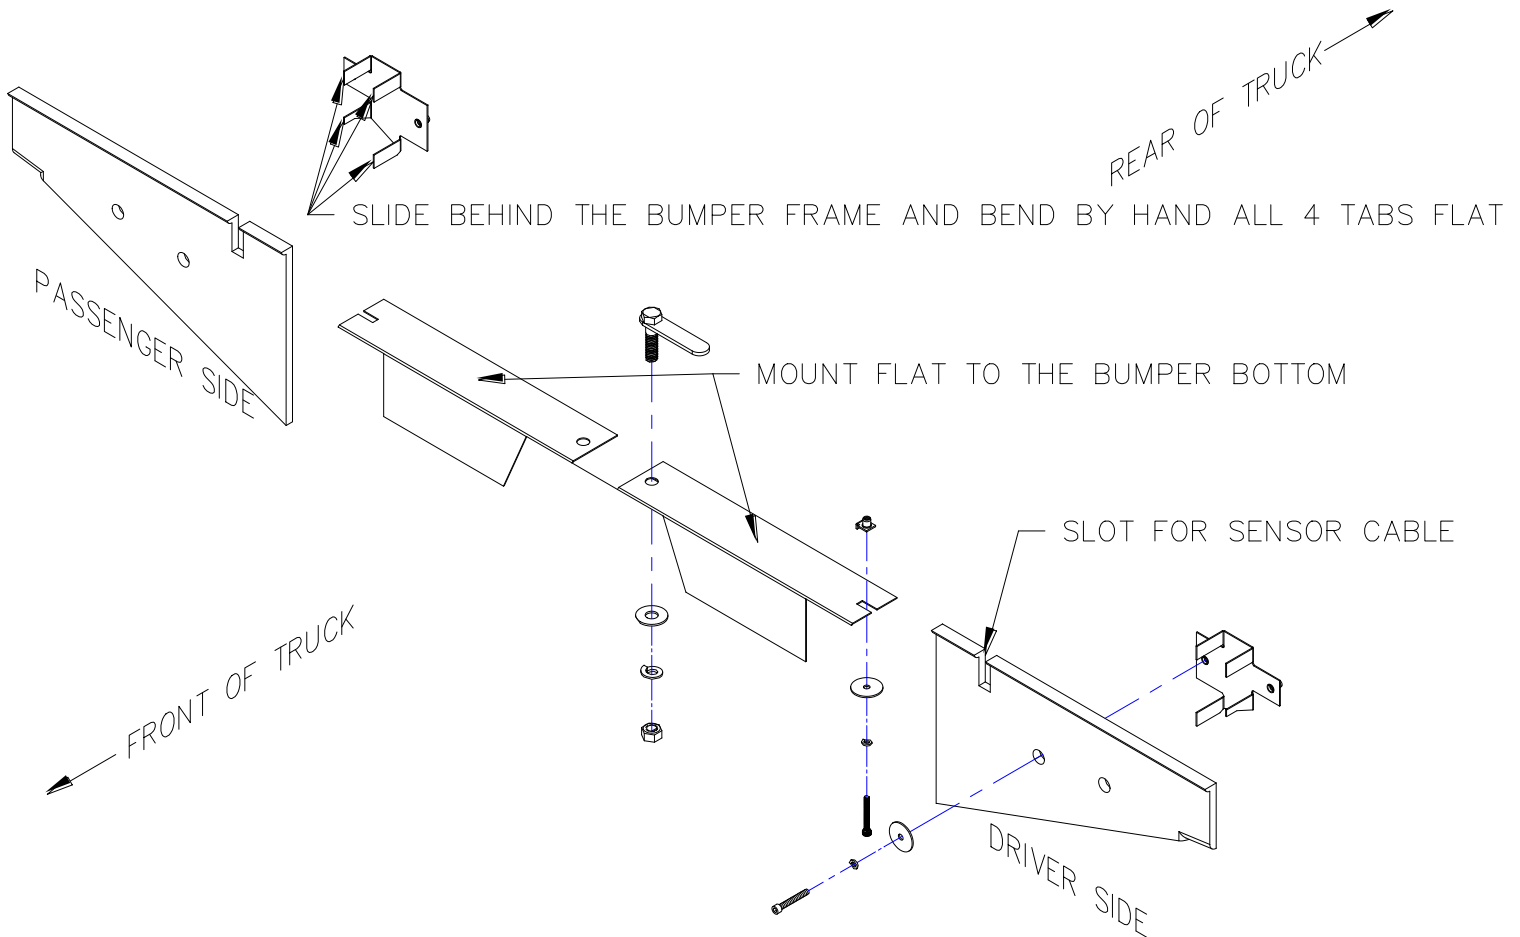

IMPORTANT:

Manufacturer is not responsible for negligent use of vehicle with Sensor Flap Installed, Including over-tightening of screws and bolts causing damage to vehicle or flap.

PARTS BAG LIST #701320

(2) Clip 'L' 0.688"	Part #370682
(1) Allen Wrench, 9/16"	Part #080029
(2) Nut, Hex, Pltd, 3/8"	Part #025015
(2) Washer, Lock, Pltd, 3/8" Helicoil	Part #024006
(6) Washer, Lock, 18-8SS #10 Helicoil	Part #024001
(2) Washer, Flat, Pltd, 3/8"	Part #018049
(6) Washer, Flat, SS, 203 x 1"	Part #018031
(6) Screw, SS, #8-32 x 1.25"	Part #012021
(2) T-Bolt Assembly, Universal	Part #762236

Stainless Steel Parts

(1) Middle Plate, Passenger Side	Part #701319
(1) Middle Plate, Drivers Side	Part #701318
(1) Mounting Plate Outside, Pass Side	Part #701317
(1) Mounting Plate Outside, Drivers Side	Part #701316
(1) Flap, Passenger Side	Part #701313
(1) Flap, Drivers Side	Part #701312