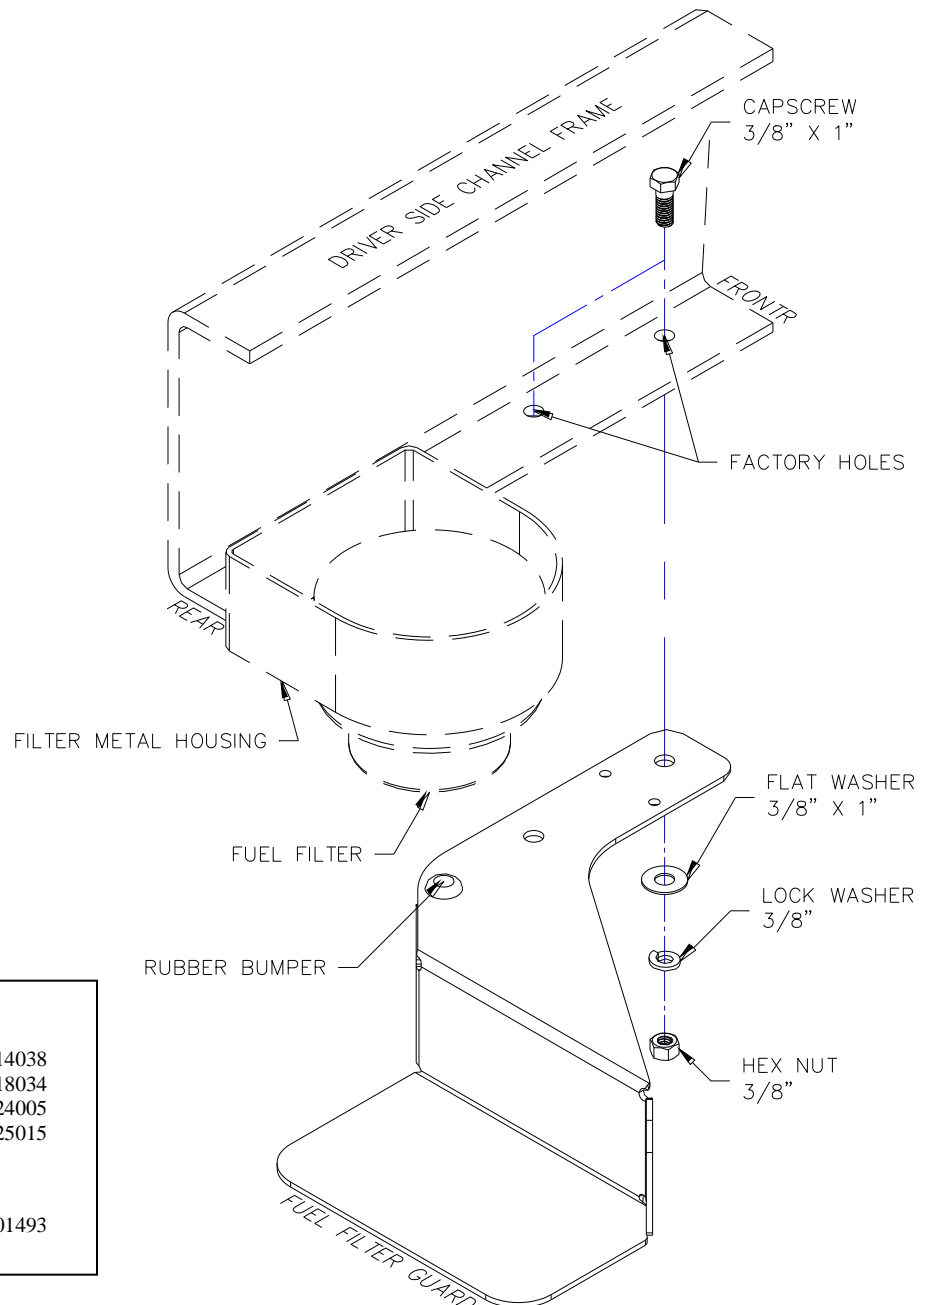

IMPORTANT:

Manufacturer is not responsible for negligent use of vehicle with Filter Guard Installed, Including over-tightening of screws and bolts causing damage to vehicle or guard.

PARTS BAG LIST #701497

(2) Capscrew, SS, 3/8" x 1"	Part #014038
(2) Washer, Flat, SS, 7/16" x 1"	Part #018034
(2) Washer, Lock, SS, 3/8"	Part #024005
(2) Nut, Hex, 3/8"	Part #025015

Stainless Steel Parts

(1) Fuel Filter Guard	Part #701493
-----------------------	--------------

FUEL FILTER GUARD (DRIVER SIDE)
PART # 700158