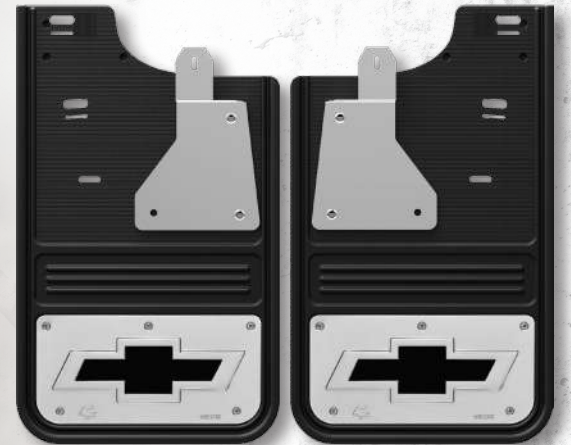

TRUCK
HARDWARE

2019 SILVERADO

NO BODY DRILL MUDFLAPS

 **GATORBACK**

GATORBACK

FRONT RUBBER

REAR RUBBER WITH BRACKET

2019 Silverado NO BODY DRILL Mudflap Sets - KIT

NO PLATE	GCR28K-BK
SS	GCR28K-SS
POWDER COATED BLACK	GCR28K-BP
GUNMETAL	GCR28K-GM
BOWTIE BLACK	GCR28K-BT
BOWTIE WRAP	GCR28K-BTW

BOWTIE GUNMETAL	GCR28K-GMBT
BOWTIE GOLD	GCR28K-BTG
CHEV CLASSIC	GCR28K-C
Z71-2	GCR28K-Z71
HIGH COUNTRY	GCR28K-HC
HIGH COUNTRY WRAP	GCR28K-HCW